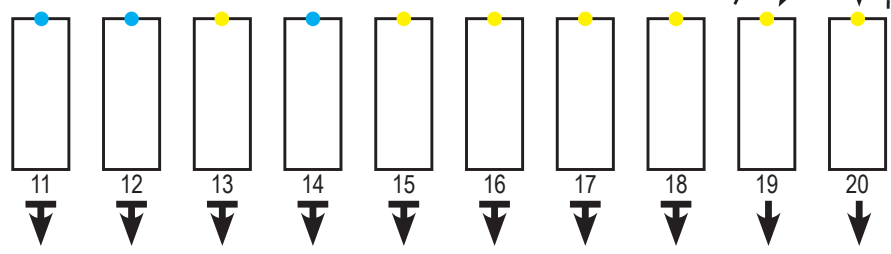

US HIGHWAY 14

To Community Center, Information Center →

← To Buckhorn Grocery/CENEX Fuel

Lazy Campground

BAKERY PARKING

BOARDWALK SEATING

INNOMINATE
Coffeehouse & Bakery

SHOWERS

PRIVATE

MAINTENANCE

CABIN PARKING

NORTH CABIN (C2)

SOUTH CABIN (C1)

CABIN PARKING

51

TENT CAMPING (on-street parking)

52

RV ACCESS ONLY - NO PARKING

53

TENT CAMPING (off-street parking)

54

MAINTENANCE

SELF CHECK-IN

EXIT

CAMPGROUND ENTRANCE