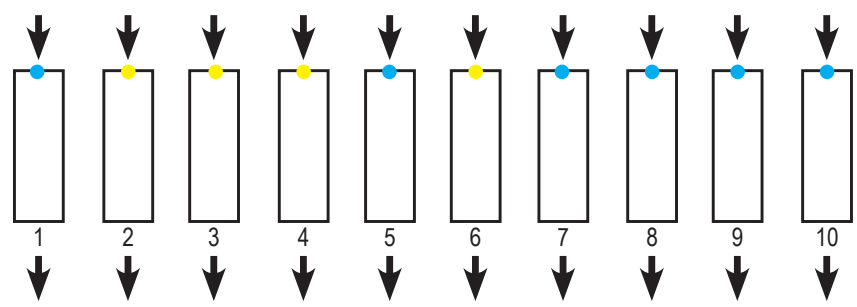

52

RV ACCESS ONLY - NO PARKING

53

TENT CAMPING (off-street parking)

54

MAINTENANCE

SELF CHECK-IN

EXIT

CAMPGROUND ENTRANCE

PRIVATE

 Pull-Through	 50 Amp Full Hookup
 Back-In	 30 Amp Full Hookup

RV ACCESS - SITES 19 & 20 - ALL OTHERS USE MAIN ENTRANCE